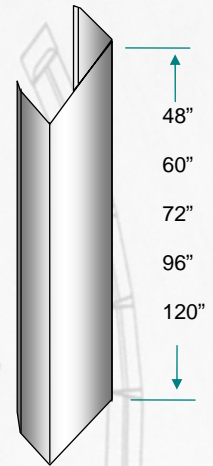

STAINLESS STEEL WALL END GUARDS

- *SATIN finish stainless steel
- *TYPE 430 grade
- *22 & 18 ga. material
- *PVC removable protective coating
- *All edges deburred corners rounded