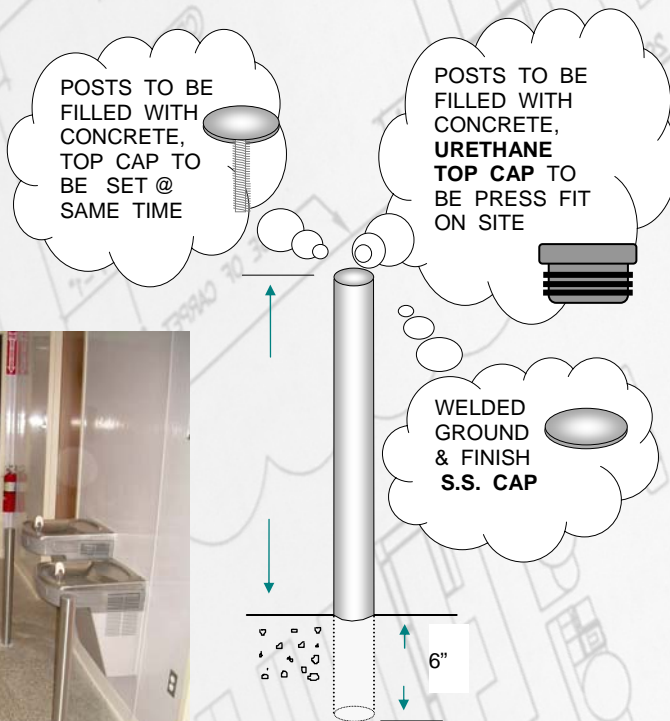

STAINLESS STEEL 2" REMOVABLE POST

SOCKET & FLANGE RECEPTACLE

STAINLESS STEEL BOLLARD POSTS

1 1/2 THRU 6" DIA.

16, 14, 11 GA. MODELS