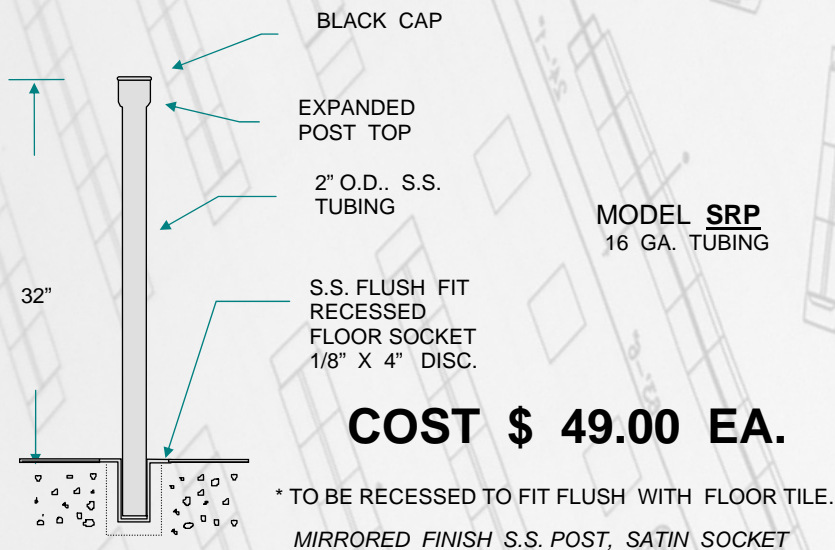

STAINLESS STEEL 2" REMOVABLE POST

SOCKET & FLANGE RECEPTACLE

STAINLESS STEEL BOLLARD POSTS

1 1/2 THRU 6" DIA.

16, 14, 11 GA. MODELS